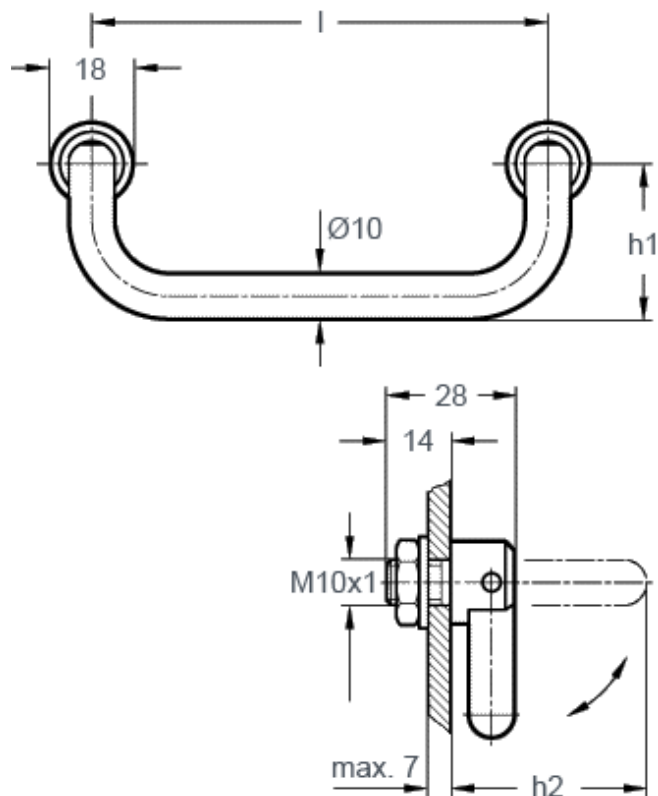

Article number: 20169053

Description: E+G Folding handle GN 425.2-120-CR

## Measures

$h1 = 34$

$h2 = 44$

$l = 120$